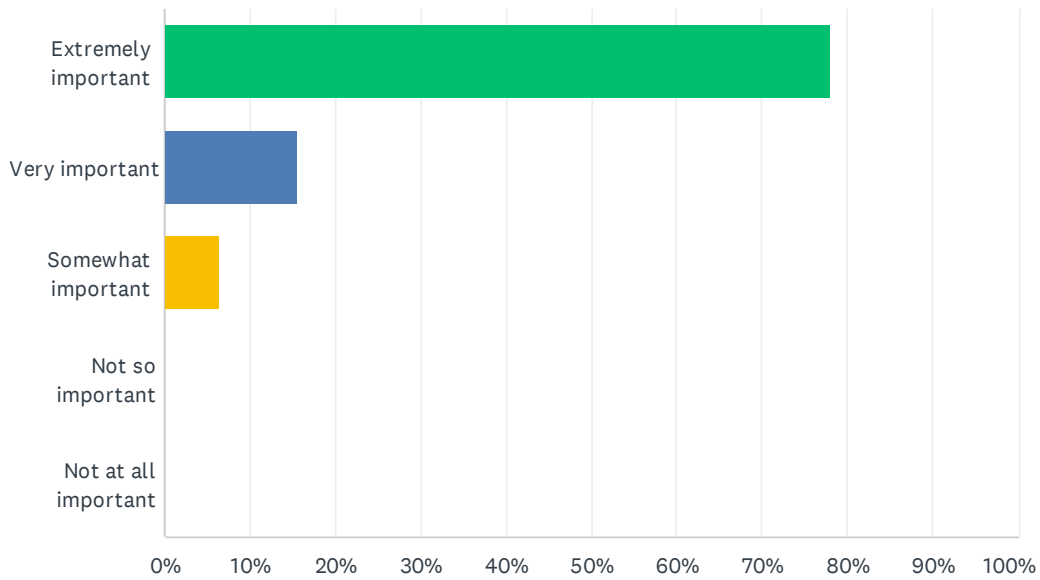

Q1 How important is it that there is a shop on Lismore

Answered: 109 Skipped: 0

ANSWER CHOICES	RESPONSES	
Extremely important	76.15%	83
Very important	16.51%	18
Somewhat important	5.50%	6
Not so important	1.83%	2
Not at all important	0.00%	0
TOTAL		109

Q2 How important is it that there is a Post Office on Lismore

Answered: 109 Skipped: 0

ANSWER CHOICES	RESPONSES	
Extremely important	77.98%	85
Very important	15.60%	17
Somewhat important	6.42%	7
Not so important	0.00%	0
Not at all important	0.00%	0
TOTAL		109