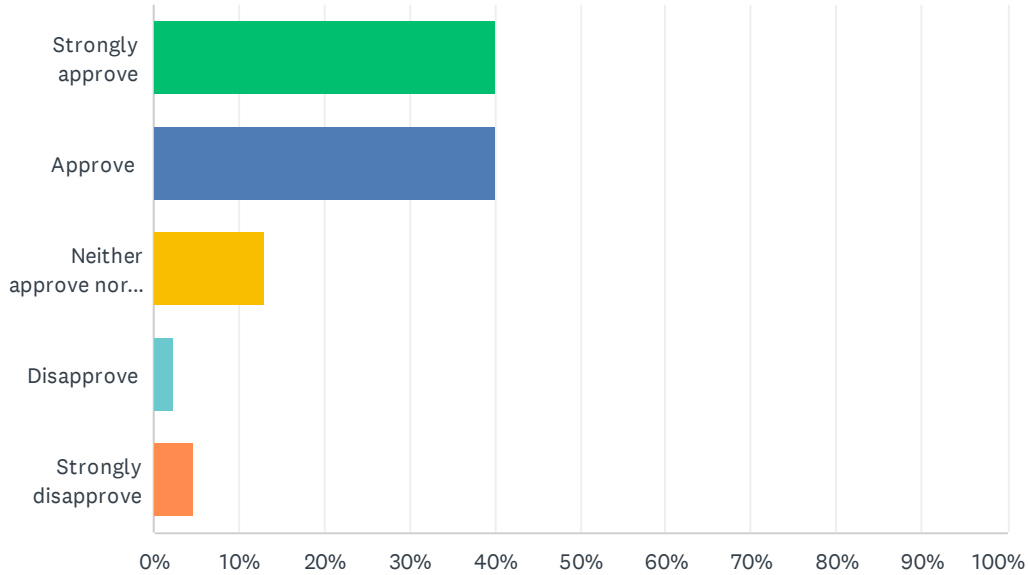

Q2 How important is it that there is a Post Office on Lismore

Answered: 109 Skipped: 0

ANSWER CHOICES	RESPONSES	
Extremely important	77.98%	85
Very important	15.60%	17
Somewhat important	6.42%	7
Not so important	0.00%	0
Not at all important	0.00%	0
TOTAL		109

Q3 To what extent do you approve of the Trust exploring the idea of a community shop and post office?

Answered: 85 Skipped: 24

ANSWER CHOICES	RESPONSES	
Strongly approve	40.00%	34
Approve	40.00%	34
Neither approve nor disapprove	12.94%	11
Disapprove	2.35%	2
Strongly disapprove	4.71%	4
TOTAL		85