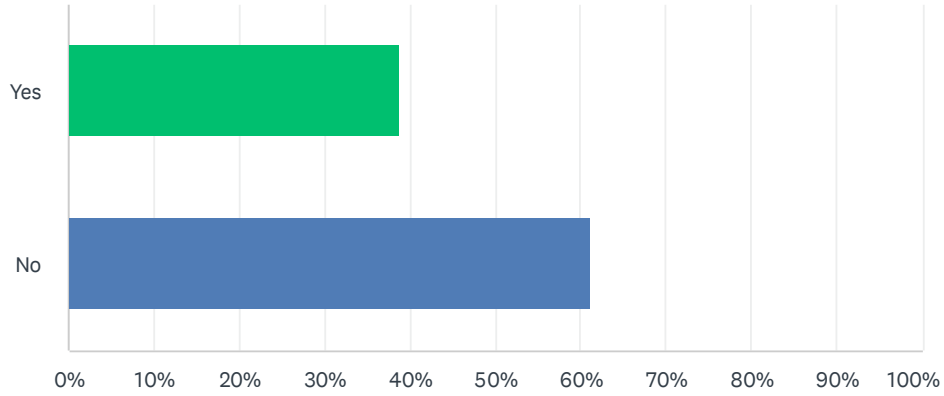

Q4 Would you be interested in assisting in the development of a community shop and postoffice?

Answered: 85 Skipped: 24

ANSWER CHOICES	RESPONSES	
Yes	38.82%	33
No	61.18%	52
TOTAL		85